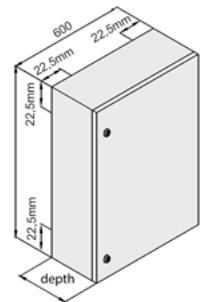

Pitch of holes for wall mounting
' (rear part of the rack):