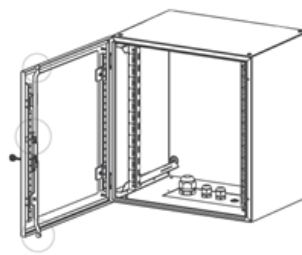

Specifications:

Opened OPT-SRI rack

Closed OPT-SRI rack

Roof

Skeleton edge detail

Pitch of holes for wall mounting
' (rear part of the rack):

Casted Iron Handled Locking with 3point locking system provides security and anti-vandal structure, where helps maintaining the IP65 protection.

Cabinets are delivered with 1set: 2 pcs 19" rails in front.

The front door is being closed on gasketing system on the flange bends of the enclosure body. Included 4 pcs, t: 3,0 mm thickness wall fixing brackets with proper washer and screws.

FRONT VIEW

SIDE VIEW

REAR VIEW

TOP VIEW

INSIDE VIEW

3 POINT LOCKING SYSTEM

Accessories:

- PDU (Power distribution units).
- Shelves
- Light
- Fans
- Roof
- 1U Fiber Management Panel

Ordering code:

OPT-SRI	- 65	- 15U	- x	- X
	Size (Width+Depth)	Height (Unit)	Colour G (Grey) RAL7035 B (Black) RAL9005	Lock L 1 point locking system 3L 3 point locking system

Products with depth 600 mm

Product number	Description	Height (U)	Height (mm)	Width (mm)	Depth (mm)
OPT-SRI-66-04U-x-X	4U 19" Wall mounting rack, IP65	4	245	600	600
OPT-SRI-66-06U-x-X	6U 19" Wall mounting rack, IP65	6	335	600	600
OPT-SRI-66-09U-x-X	9U 19" Wall mounting rack, IP65	9	470	600	600
OPT-SRI-66-12U-x-X	12U 19" Wall mounting rack, IP65	12	600	600	600
OPT-SRI-66-15U-x-X	15U 19" Wall mounting rack, IP65	15	735	600	600
OPT-SRI-66-18U-x-X	18U 19" Wall mounting rack, IP65	18	870	600	600
OPT-SRI-66-21U-x-X	21U 19" Wall mounting rack, IP65	21	1000	600	600
OPT-SRI-66-24U-x-X	24U 19" Wall mounting rack, IP65	24	1135	600	600
OPT-SRI-66-28U-x-X	28U 19" Wall mounting rack, IP65	28	1315	600	600