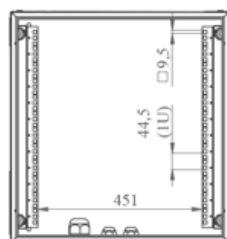

Features:

- Width : 600 mm.
- Depth : 400/500/600 mm.
- RAL 7035, optionally other colors
- Grounding set is as standard accessories
- Optional additional accessories (shelves, PDU, light, fans, roof, etc.)

FRONT VIEW

SIDE VIEW

REAR VIEW

TOP VIEW

INSIDE VIEW

3 POINT LOCKING SYSTEM

Accessories:

- PDU (Power distribution units).
- Shelves
- Light
- Fans
- Roof
- 1U Fiber Management Panel

Ordering code:

OPT-SRI	- 65	- 15U	- x	- X
	Size (Width+Depth)	Height (Unit)	Colour G (Grey) RAL7035 B (Black) RAL9005	Lock L 1 point locking system 3L 3 point locking system

Products with depth 600 mm

Product number	Description	Height (U)	Height (mm)	Width (mm)	Depth (mm)
OPT-SRI-66-04U-x-X	4U 19" Wall mounting rack, IP65	4	245	600	600
OPT-SRI-66-06U-x-X	6U 19" Wall mounting rack, IP65	6	335	600	600
OPT-SRI-66-09U-x-X	9U 19" Wall mounting rack, IP65	9	470	600	600
OPT-SRI-66-12U-x-X	12U 19" Wall mounting rack, IP65	12	600	600	600
OPT-SRI-66-15U-x-X	15U 19" Wall mounting rack, IP65	15	735	600	600
OPT-SRI-66-18U-x-X	18U 19" Wall mounting rack, IP65	18	870	600	600
OPT-SRI-66-21U-x-X	21U 19" Wall mounting rack, IP65	21	1000	600	600
OPT-SRI-66-24U-x-X	24U 19" Wall mounting rack, IP65	24	1135	600	600
OPT-SRI-66-28U-x-X	28U 19" Wall mounting rack, IP65	28	1315	600	600

Products with depth 500 mm

Product number	Description	Height (U)	Height (mm)	Width (mm)	Depth (mm)
OPT-SRI-65-04U-x-X	4U 19" Wall mounting rack, IP65	4	245	600	500

OPT-SRI-65-06U-x-X	6U 19" Wall mounting rack, IP65	6	335	600	500
OPT-SRI-65-09U-x-X	9U 19" Wall mounting rack, IP65	9	470	600	500
OPT-SRI-65-12U-x-X	12U 19" Wall mounting rack, IP65	12	600	600	500
OPT-SRI-65-15U-x-X	15U 19" Wall mounting rack, IP65	15	735	600	500
OPT-SRI-65-18U-x-X	18U 19" Wall mounting rack, IP65	18	870	600	500
OPT-SRI-65-21U-x-X	21U 19" Wall mounting rack, IP65	21	1000	600	500
OPT-SRI-65-24U-x-X	24U 19" Wall mounting rack, IP65	24	1135	600	500
OPT-SRI-65-28U-x-X	28U 19" Wall mounting rack, IP65	28	1315	600	500